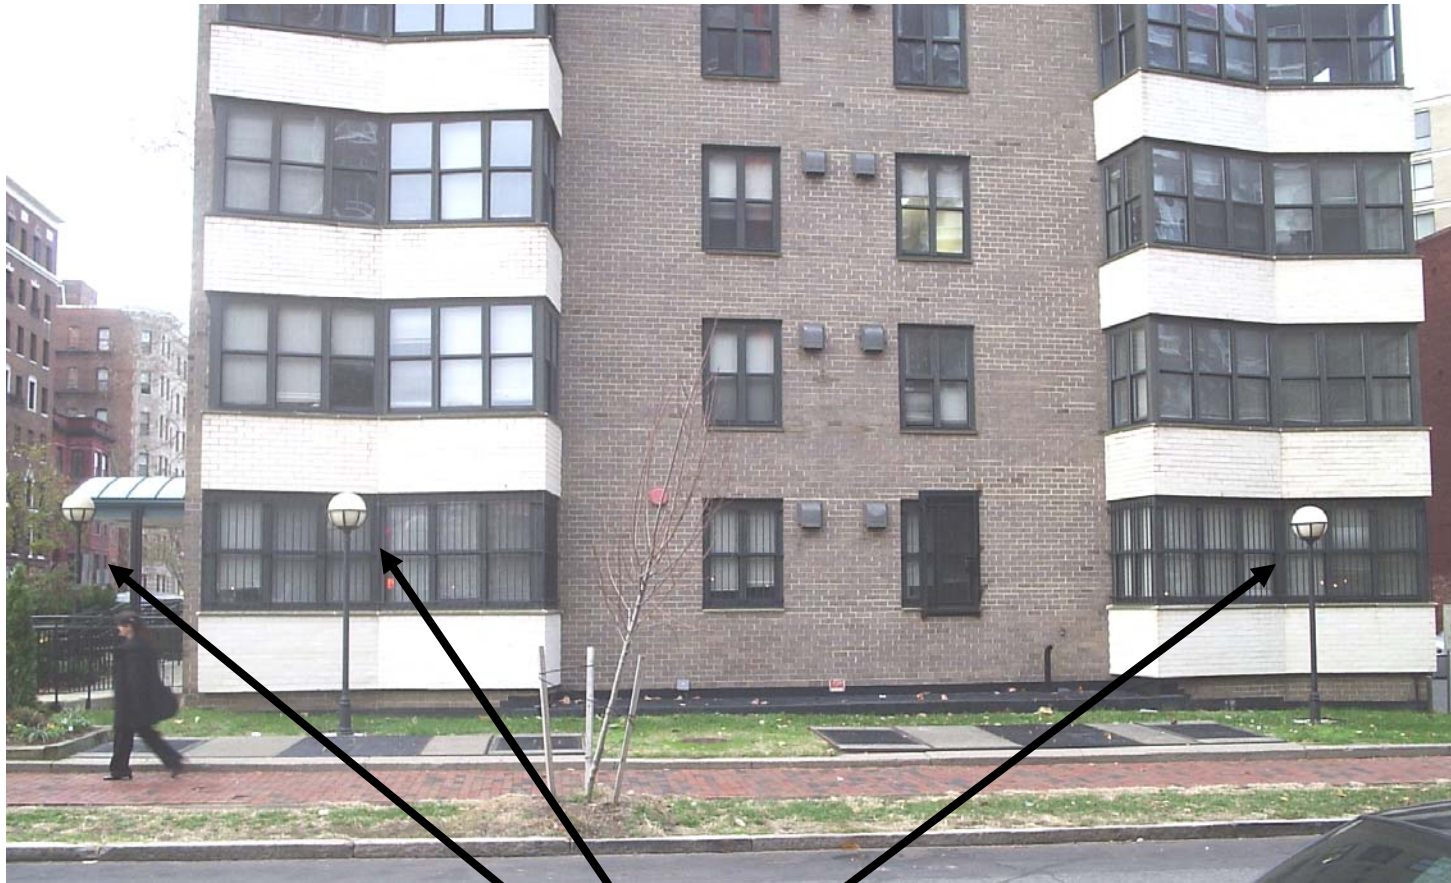

12
110

Inoperative lighting
1170 12th St. NW
(view facing west from
across 12th St. NW)

Inoperative lighting
1170 12th St. NW
(view facing south from
across Mth St. NW)